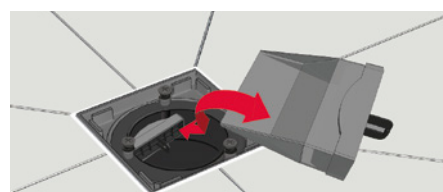

Silicone membrane and hair filter are removable

CHARACTERISTICS

a	Square grid design Brushed stainless steel 115 x 115 mm
b	3 stainless steel screws
c	Plastic adaptor
d	ABS plastic flange - 151 x 151 mm
e	Washer Ø115 mm
f	Anti-odour system Waterless silicone membrane
g	Extra-flat drain Horizontal outlet Ø40 (female) Screw fit or Solvent weld
h	Conical washer
i	Nut