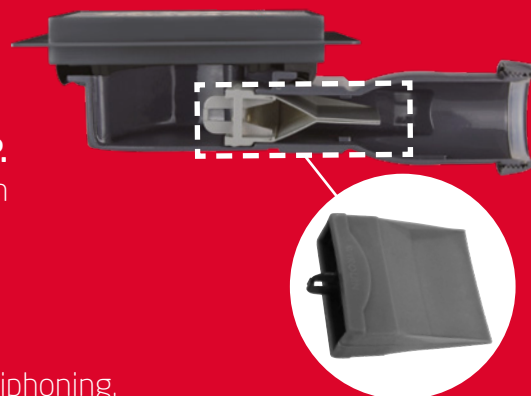

### DESIGN

Brushed stainless steel grid, height adjustable with an optional additional 6mm spacer if required (not included).

Bathroom renovation and installation of a new design walk-in shower in the tightest of spaces, use VENISIO COMPACT, **the most compact tileable shower drain, no smells and easy to clean !**

55mm high shower drain

silicone membrane - waterless trap

orientable trap 360°

designer stainless steel grid

**wirquin**  
Innovation

## THE SILICONE MEMBRANE REPLACES THE WATER TRAP.

The silicone membrane opens with the flow of water and then closes when the water has passed.

- > Blocks the rise of odours.
- > Prevents noise in waste pipes.
- > Allows natural ventilation in waste pipes with no risk of de-siphoning.