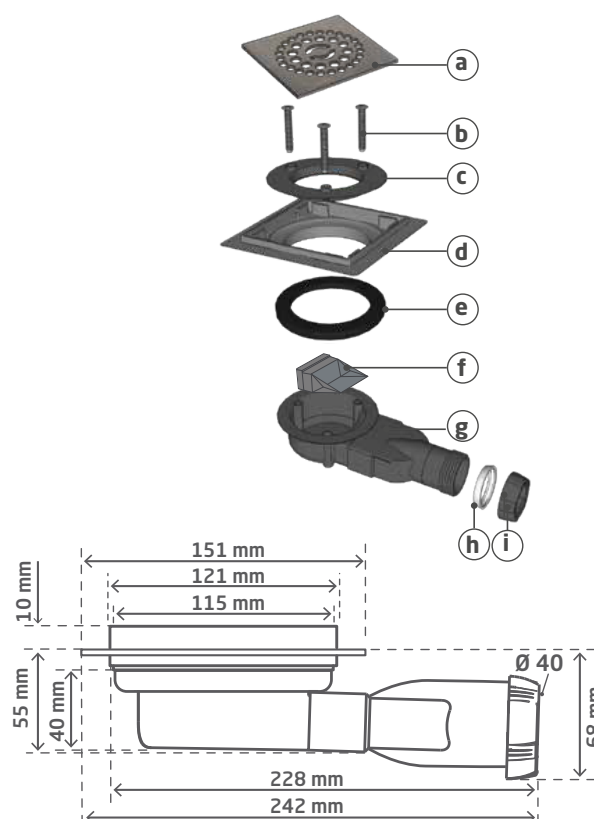

Silicone membrane and hair filter are removable

## CHARACTERISTICS

- |          |   |
|----------|---|
| <b>a</b> | Square grid design<br>Brushed stainless steel<br>115 x 115 mm                   |
| <b>b</b> | 3 stainless steel screws  |
| <b>c</b> | Plastic adaptor   |
| <b>d</b> | ABS plastic flange - 151 x 151 mm   |
| <b>e</b> | Washer Ø115 mm  |
| <b>f</b> | Anti-odour system<br>Waterless silicone membrane                                |
| <b>g</b> | Extra-flat drain<br>Horizontal outlet Ø40 (female)<br>Screw fit or Solvent weld |
| <b>h</b> | Conical washer  |
| <b>i</b> | Nut   |