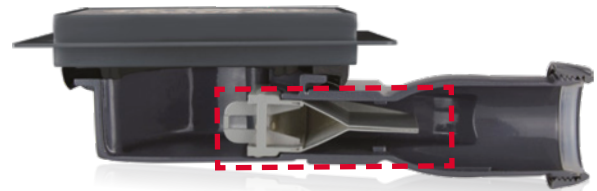

silicone membrane - waterless trap